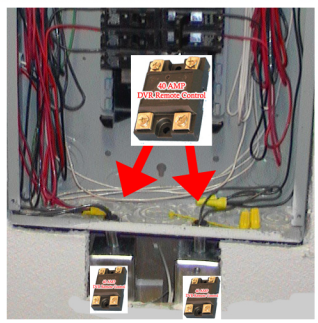

Gargoyle Security Inc.
1-866-482-7388
www.pasadenacctv.com