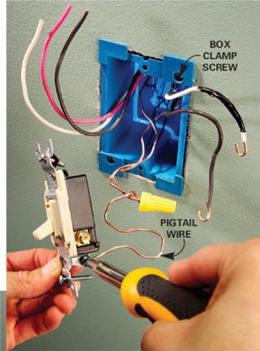

DVR Remote Control / Device Integration

Gargoyle Series DVR/Server

- ✦ Schedule devices to turn Off/On at specific time
- ✦ Configure, Monitor and Trigger Devices Remotely
- ✦ Create Home/Building/Manufacturer Automation
- ✦ Arm / Disarm Alarm System
- ✦ Lock / Unlock Doors Business Automation

**DVR Option
GV Net/IO
4 Relay Output
4 Input Signal**

- DVR- GV Net/IO Option.....\$ 89.
- 40AMP AC Relay w/Box.....\$ 39.

Installation Charges (Parts not included, exceptionally long runs requiring additional wire and parts may result in additional charges. Standard Gargoyle Security Trip / Labor Charges may apply for upgrades)