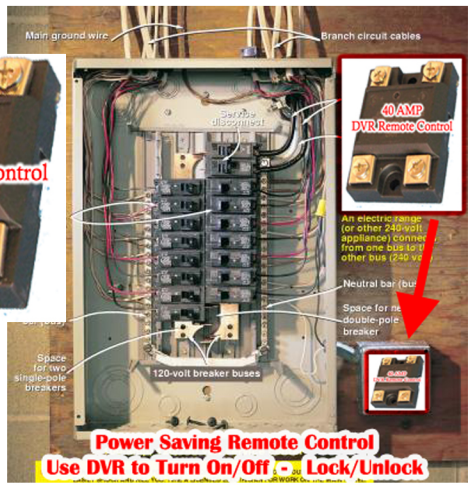

DVR Remote Control / Device Integration

Gargoyle Series DVR/Server

- ✦ Schedule devices to turn Off/On at specific time
- ✦ Configure, Monitor and Trigger Devices Remotely
- ✦ Create Home/Building/Manufacturer Automation
- ✦ Arm / Disarm Alarm System
- ✦ Lock / Unlock Doors Business Automation

**DVR Option
GV Net/IO
4 Relay Output
4 Input Signal**

- DVR- GV Net/IO Option.....\$ 89.
- 40AMP AC Relay w/Box.....\$ 39.

Installation Charges (Parts not included, exceptionally long runs requiring additional wire and parts may result in additional charges. Standard Gargoyle Security Trip / Labor Charges may apply for upgrades)